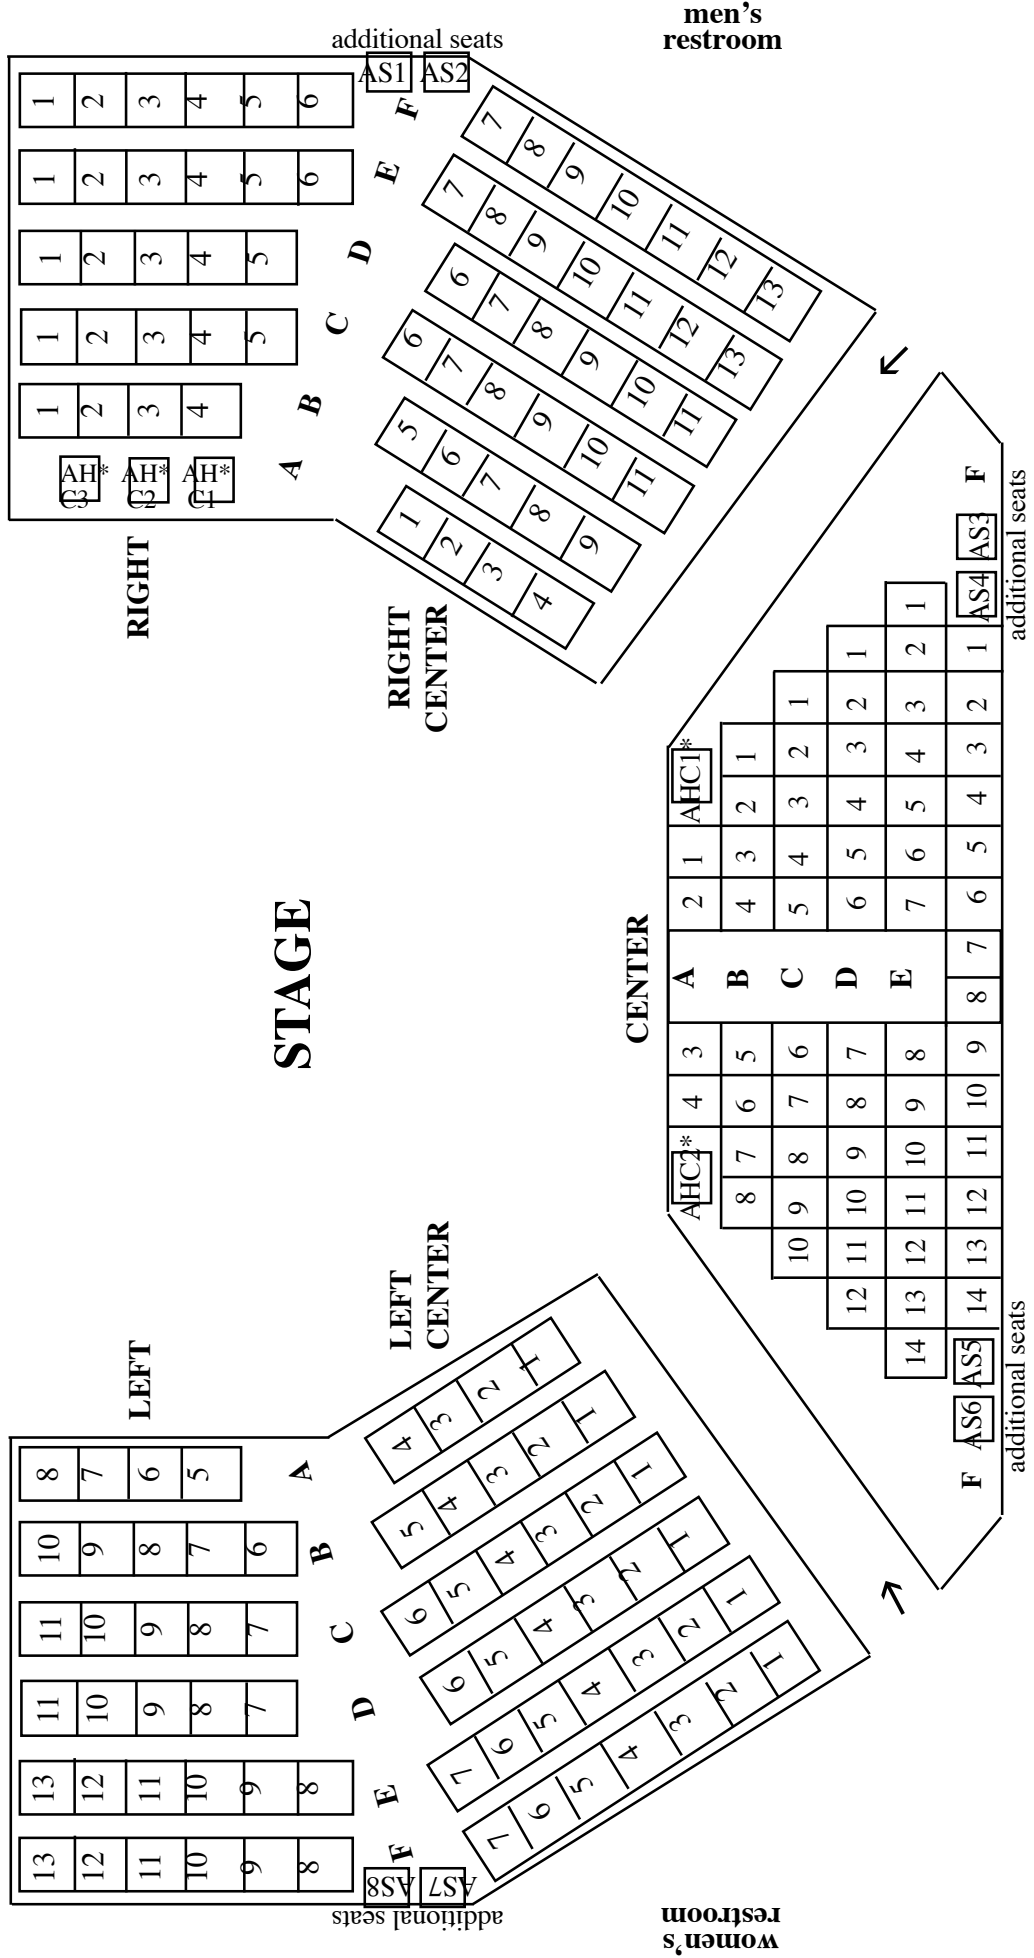

FORT SMITH LITTLE THEATRE

* Denotes Handicap or Additional Seat